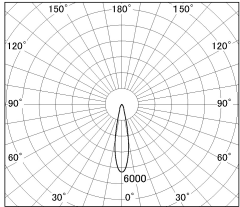

Item no. SD381-2020B9030

Series Name: Versa R-G (UL Track)  
(SD381)

■ Lighting Distribution Curve (cd./1000 lm)

■ Direct Horizontal Illuminance SD381-2020B9030

Installation	Track mount
Type	High-efficiency tracklight
Fixture wattage	20W
Beam angle	21deg
Color Temp.	3000K
CRI	Ra>90
Luminous	2032 lm
Body	Die-castaluminumalloy
Body finish	Black
Trim finish	Black
Reflector finish	N/A
IP Rate	IP20
Light source	COB module
Input Voltage	AC220~240V
Dimming Type	Non-Dimmable
Certificate	CE,CCC
Cut Hole	N/A