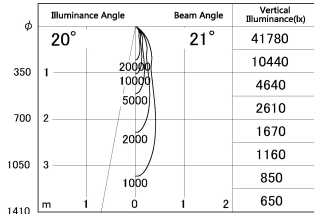

Item no. SD381-2020B9030

Series Name: Versa R-G (UL Track)  
(SD381)

■ Lighting Distribution Curve (cd./1000 lm)

■ Direct Horizontal Illuminance SD381-2020B9030

Installation	Track mount
Type	High-efficiency tracklight
Fixture wattage	20W
Beam angle	21deg
Color Temp.	3000K
CRI	Ra>90
Luminous	2032 lm
Body	Die-castaluminumalloy
Body finish	Black
Trim finish	Black
Reflector finish	N/A
IP Rate	IP20
Light source	COB module
Input Voltage	AC220~240V
Dimming Type	Non-Dimmable
Certificate	CE,CCC
Cut Hole	N/A