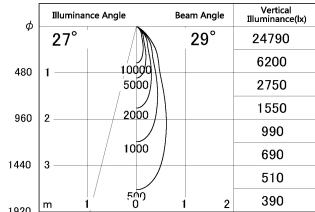

Item no. SD381-2030B9030

Series Name: Versa R-G (UL Track)
(SD381)

■ Lighting Distribution Curve (cd./1000 lm)

■ Direct Horizontal Illuminance SD381-2030B9030

Installation	Track mount
Type	High-efficiency tracklight
Fixture wattage	20W
Beam angle	29deg
Color Temp.	3000K
CRI	Ra>90
Luminous	2013 lm
Body	Die-castaluminumalloy
Body finish	Black
Trim finish	Black
Reflector finish	N/A
IP Rate	IP20
Light source	COB module
Input Voltage	AC220~240V
Dimming Type	Non-Dimmable
Certificate	CE,CCC
Cut Hole	N/A