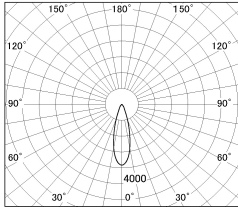

Item no. SD381-2030B9030

Series Name: Versa R-G (UL Track)
(SD381)

■ Lighting Distribution Curve (cd./1000 lm)

■ Direct Horizontal Illuminance SD381-2030B9030

Installation	Track mount
Type	High-efficiency tracklight
Fixture wattage	20W
Beam angle	29deg
Color Temp.	3000K
CRI	Ra>90
Luminous	2013 lm
Body	Die-castaluminumalloy
Body finish	Black
Trim finish	Black
Reflector finish	N/A
IP Rate	IP20
Light source	COB module
Input Voltage	AC220~240V
Dimming Type	Non-Dimmable
Certificate	CE,CCC
Cut Hole	N/A