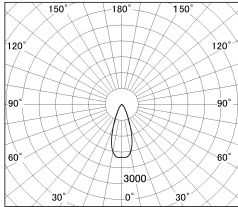

Item no. SD381-2040B9030

Series Name: Versa R-G (UL Track)  
(SD381)

■ Lighting Distribution Curve (cd./1000 lm)

■ Direct Horizontal Illuminance SD381-2040B9030

Installation	Track mount
Type	High-efficiency tracklight
Fixture wattage	20W
Beam angle	38deg
Color Temp.	3000K
CRI	Ra>90
Luminous	1957 lm
Body	Die-cast aluminum alloy
Body finish	Black
Trim finish	Black
Reflector finish	N/A
IP Rate	IP20
Light source	COB module
Input Voltage	AC220~240V
Dimming Type	Non-Dimmable
Certificate	CE,CCC
Cut Hole	N/A