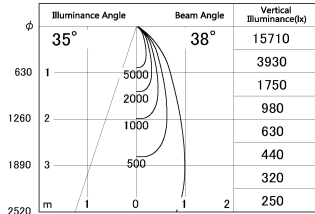

Item no. SD381-2040B9030

Series Name: Versa R-G (UL Track)  
(SD381)

■ Lighting Distribution Curve (cd./1000 lm)

■ Direct Horizontal Illuminance SD381-2040B9030

Installation	Track mount
Type	High-efficiency tracklight
Fixture wattage	20W
Beam angle	38deg
Color Temp.	3000K
CRI	Ra>90
Luminous	1957 lm
Body	Die-cast aluminum alloy
Body finish	Black
Trim finish	Black
Reflector finish	N/A
IP Rate	IP20
Light source	COB module
Input Voltage	AC220~240V
Dimming Type	Non-Dimmable
Certificate	CE,CCC
Cut Hole	N/A