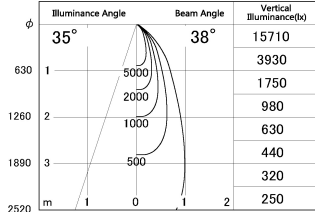

Item no. SD381-2040B9030

Series Name: Versa R-G (UL Track)
(SD381)

■ Lighting Distribution Curve (cd./1000 lm)

■ Direct Horizontal Illuminance SD381-2040B9030

Installation	Track mount
Type	High-efficiency tracklight
Fixture wattage	20W
Beam angle	38deg
Color Temp.	3000K
CRI	Ra>90
Luminous	1957 lm
Body	Die-cast aluminum alloy
Body finish	Black
Trim finish	Black
Reflector finish	N/A
IP Rate	IP20
Light source	COB module
Input Voltage	AC220~240V
Dimming Type	Non-Dimmable
Certificate	CE,CCC
Cut Hole	N/A