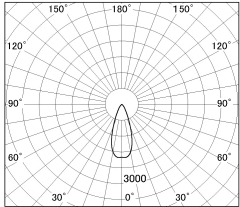

Item no. SD381-2040B9030

Series Name: Versa R-G (UL Track)
(SD381)

■ Lighting Distribution Curve (cd./1000 lm)

■ Direct Horizontal Illuminance SD381-2040B9030

Installation	Track mount
Type	High-efficiency tracklight
Fixture wattage	20W
Beam angle	38deg
Color Temp.	3000K
CRI	Ra>90
Luminous	1957 lm
Body	Die-cast aluminum alloy
Body finish	Black
Trim finish	Black
Reflector finish	N/A
IP Rate	IP20
Light source	COB module
Input Voltage	AC220~240V
Dimming Type	Non-Dimmable
Certificate	CE,CCC
Cut Hole	N/A