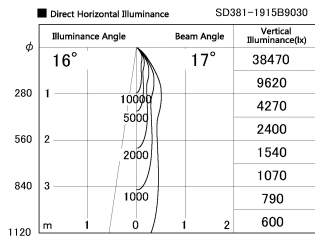

Item no. SD381-1915B9030

Series Name: Versa R-G (UL Track)
(SD381)

Installation	Track mount
Type	High-efficiency tracklight
Fixture wattage	18.6W
Beam angle	17deg
Color Temp.	3000K
CRI	Ra>90
Luminous	1671 lm
Body	Die-cast aluminum alloy
Body finish	Black
Trim finish	Black
Reflector finish	N/A
IP Rate	IP20
Light source	COB module
Input Voltage	AC220~240V
Dimming Type	Non-Dimmable
Certificate	CE,CCC
Cut Hole	N/A