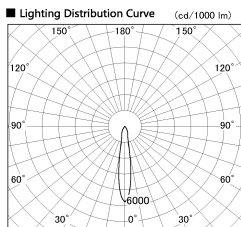

Item no. SD381-1915B9030

Series Name: Versa R-G (UL Track)
(SD381)

Installation	Track mount
Type	High-efficiency tracklight
Fixture wattage	18.6W
Beam angle	17deg
Color Temp.	3000K
CRI	Ra>90
Luminous	1671 lm
Body	Die-cast aluminum alloy
Body finish	Black
Trim finish	Black
Reflector finish	N/A
IP Rate	IP20
Light source	COB module
Input Voltage	AC220~240V
Dimming Type	Non-Dimmable
Certificate	CE,CCC
Cut Hole	N/A