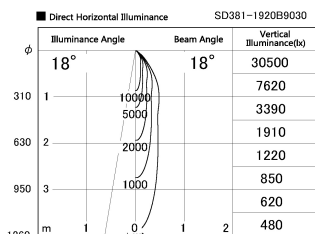

Item no. SD381-1920B9030

Series Name: Versa R-G (UL Track)
(SD381)

Installation	Track mount
Type	High-efficiency tracklight
Fixture wattage	18.6W
Beam angle	18deg
Color Temp.	3000K
CRI	Ra>90
Luminous	1580 lm
Body	Die-castaluminumalloy
Body finish	Black
Trim finish	Black
Reflector finish	N/A
IP Rate	IP20
Light source	COB module
Input Voltage	AC220~240V
Dimming Type	Non-Dimmable
Certificate	CE,CCC
Cut Hole	N/A