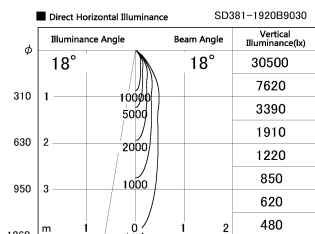

Item no. SD381-1920B9030

Series Name: Versa R-G (UL Track)
(SD381)

Installation	Track mount
Type	High-efficiency tracklight
Fixture wattage	18.6W
Beam angle	18deg
Color Temp.	3000K
CRI	Ra>90
Luminous	1580 lm
Body	Die-cast aluminum alloy
Body finish	Black
Trim finish	Black
Reflector finish	N/A
IP Rate	IP20
Light source	COB module
Input Voltage	AC220~240V
Dimming Type	Non-Dimmable
Certificate	CE,CCC
Cut Hole	N/A