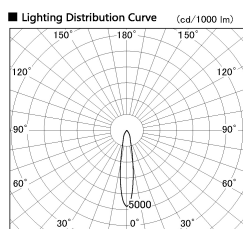

Item no. SD381-1920B9030

Series Name: Versa R-G (UL Track)
(SD381)

Installation	Track mount
Type	High-efficiency tracklight
Fixture wattage	18.6W
Beam angle	18deg
Color Temp.	3000K
CRI	Ra>90
Luminous	1580 lm
Body	Die-cast aluminum alloy
Body finish	Black
Trim finish	Black
Reflector finish	N/A
IP Rate	IP20
Light source	COB module
Input Voltage	AC220~240V
Dimming Type	Non-Dimmable
Certificate	CE,CCC
Cut Hole	N/A