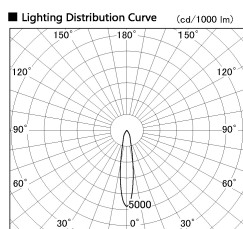

Item no. SD381-1920B9030

Series Name: Versa R-G (UL Track)
(SD381)

Installation	Track mount
Type	High-efficiency tracklight
Fixture wattage	18.6W
Beam angle	18deg
Color Temp.	3000K
CRI	Ra>90
Luminous	1580 lm
Body	Die-castaluminumalloy
Body finish	Black
Trim finish	Black
Reflector finish	N/A
IP Rate	IP20
Light source	COB module
Input Voltage	AC220~240V
Dimming Type	Non-Dimmable
Certificate	CE,CCC
Cut Hole	N/A