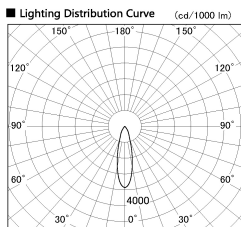

Item no. SD381-1930B9030

Series Name: Versa R-G (UL Track)
(SD381)

Installation	Track mount
Type	High-efficiency tracklight
Fixture wattage	18.6W
Beam angle	27deg
Color Temp.	3000K
CRI	Ra>90
Luminous	1557 lm
Body	Die-cast aluminum alloy
Body finish	Black
Trim finish	Black
Reflector finish	N/A
IP Rate	IP20
Light source	COB module
Input Voltage	AC220~240V
Dimming Type	Non-Dimmable
Certificate	CE,CCC
Cut Hole	N/A