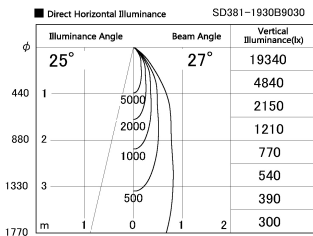

Item no. SD381-1930B9030

Series Name: Versa R-G (UL Track)
(SD381)

Installation	Track mount
Type	High-efficiency tracklight
Fixture wattage	18.6W
Beam angle	27deg
Color Temp.	3000K
CRI	Ra>90
Luminous	1557 lm
Body	Die-cast aluminum alloy
Body finish	Black
Trim finish	Black
Reflector finish	N/A
IP Rate	IP20
Light source	COB module
Input Voltage	AC220~240V
Dimming Type	Non-Dimmable
Certificate	CE,CCC
Cut Hole	N/A