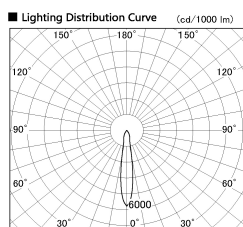

Item no. SD381-1115B9030

Series Name: Versa R-G (UL Track)
(SD381)

■ Direct Horizontal Illuminance SD381-1115B9030

φ	Illuminance Angle	Beam Angle	Vertical Illuminance (lx)
	16°	17°	23350
280	10000		5840
	5000		2590
560	2000		1460
	1000		930
840	500		650
	0		480
1120			360

Installation	Track mount
Type	High-efficiency tracklight
Fixture wattage	10.5W
Beam angle	17deg
Color Temp.	3000K
CRI	Ra>90
Luminous	1013 lm
Body	Die-cast aluminum alloy
Body finish	Black
Trim finish	Black
Reflector finish	N/A
IP Rate	IP20
Light source	COB module
Input Voltage	AC220~240V
Dimming Type	Non-Dimmable
Certificate	CE,CCC
Cut Hole	N/A