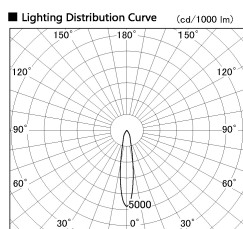

Item no. SD381-1120B9030

Series Name: Versa R-G (UL Track)
(SD381)

Installation	Track mount
Type	High-efficiency tracklight
Fixture wattage	10.5W
Beam angle	18deg
Color Temp.	3000K
CRI	Ra>90
Luminous	963 lm
Body	Die-cast aluminum alloy
Body finish	Black
Trim finish	Black
Reflector finish	N/A
IP Rate	IP20
Light source	COB module
Input Voltage	AC220~240V
Dimming Type	Non-Dimmable
Certificate	CE,CCC
Cut Hole	N/A