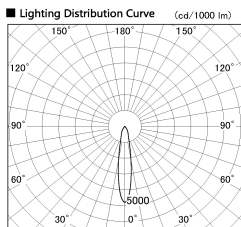

Item no. SD381-1120B9030

Series Name: Versa R-G (UL Track)
(SD381)

Installation	Track mount
Type	High-efficiency tracklight
Fixture wattage	10.5W
Beam angle	18deg
Color Temp.	3000K
CRI	Ra>90
Luminous	963 lm
Body	Die-castaluminumalloy
Body finish	Black
Trim finish	Black
Reflector finish	N/A
IP Rate	IP20
Light source	COB module
Input Voltage	AC220~240V
Dimming Type	Non-Dimmable
Certificate	CE,CCC
Cut Hole	N/A