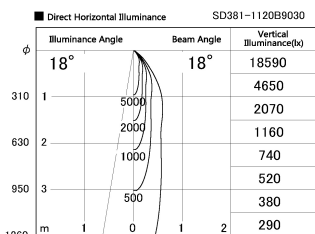

Item no. SD381-1120B9030

Series Name: Versa R-G (UL Track)
(SD381)

Installation	Track mount
Type	High-efficiency tracklight
Fixture wattage	10.5W
Beam angle	18deg
Color Temp.	3000K
CRI	Ra>90
Luminous	963 lm
Body	Die-cast aluminum alloy
Body finish	Black
Trim finish	Black
Reflector finish	N/A
IP Rate	IP20
Light source	COB module
Input Voltage	AC220~240V
Dimming Type	Non-Dimmable
Certificate	CE,CCC
Cut Hole	N/A