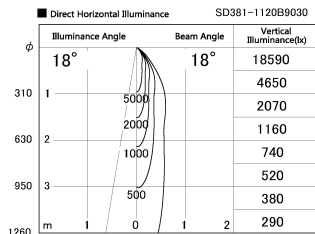

Item no. SD381-1120B9030

Series Name: Versa R-G (UL Track)
(SD381)

Installation	Track mount
Type	High-efficiency tracklight
Fixture wattage	10.5W
Beam angle	18deg
Color Temp.	3000K
CRI	Ra>90
Luminous	963 lm
Body	Die-castaluminumalloy
Body finish	Black
Trim finish	Black
Reflector finish	N/A
IP Rate	IP20
Light source	COB module
Input Voltage	AC220~240V
Dimming Type	Non-Dimmable
Certificate	CE,CCC
Cut Hole	N/A