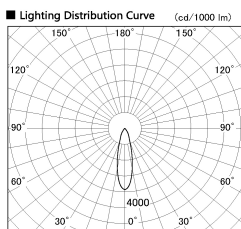

Item no. SD381-1130B9030

Series Name: Versa R-G (UL Track)
(SD381)

Installation	Track mount
Type	High-efficiency tracklight
Fixture wattage	10.5W
Beam angle	27deg
Color Temp.	3000K
CRI	Ra>90
Luminous	942 lm
Body	Die-castaluminumalloy
Body finish	Black
Trim finish	Black
Reflector finish	N/A
IP Rate	IP20
Light source	COB module
Input Voltage	AC220~240V
Dimming Type	Non-Dimmable
Certificate	CE,CCC
Cut Hole	N/A