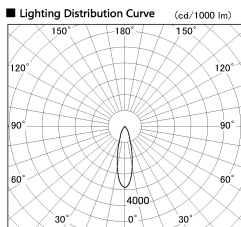

Item no. SD381-1130B9030

Series Name: Versa R-G (UL Track)
(SD381)

Installation	Track mount
Type	High-efficiency tracklight
Fixture wattage	10.5W
Beam angle	27deg
Color Temp.	3000K
CRI	Ra>90
Luminous	942 lm
Body	Die-castaluminumalloy
Body finish	Black
Trim finish	Black
Reflector finish	N/A
IP Rate	IP20
Light source	COB module
Input Voltage	AC220~240V
Dimming Type	Non-Dimmable
Certificate	CE,CCC
Cut Hole	N/A