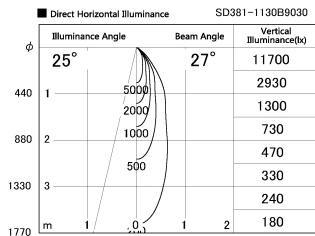

Item no. SD381-1130B9030

Series Name: Versa R-G (UL Track)
(SD381)

Installation	Track mount
Type	High-efficiency tracklight
Fixture wattage	10.5W
Beam angle	27deg
Color Temp.	3000K
CRI	Ra>90
Luminous	942 lm
Body	Die-castaluminumalloy
Body finish	Black
Trim finish	Black
Reflector finish	N/A
IP Rate	IP20
Light source	COB module
Input Voltage	AC220~240V
Dimming Type	Non-Dimmable
Certificate	CE,CCC
Cut Hole	N/A