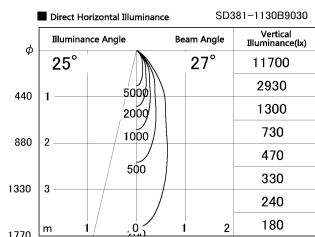

Item no. SD381-1130B9030

Series Name: Versa R-G (UL Track)
(SD381)

Installation	Track mount
Type	High-efficiency tracklight
Fixture wattage	10.5W
Beam angle	27deg
Color Temp.	3000K
CRI	Ra>90
Luminous	942 lm
Body	Die-castaluminumalloy
Body finish	Black
Trim finish	Black
Reflector finish	N/A
IP Rate	IP20
Light source	COB module
Input Voltage	AC220~240V
Dimming Type	Non-Dimmable
Certificate	CE,CCC
Cut Hole	N/A