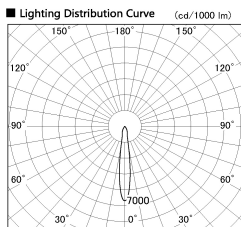

Item no. SD381-0815B9030

Series Name: Versa R-G (UL Track)
(SD381)

■ Direct Horizontal Illuminance SD381-0815B9030

Illuminance Angle	Beam Angle	Vertical Illuminance (lx)
14°	15°	19720
		4930
		2190
		1230
		790
		550
15°	15°	400
		310

Installation	Track mount
Type	High-efficiency tracklight
Fixture wattage	7.5W
Beam angle	15deg
Color Temp.	3000K
CRI	Ra>90
Luminous	747 lm
Body	Die-castaluminumalloy
Body finish	Black
Trim finish	Black
Reflector finish	N/A
IP Rate	IP20
Light source	COB module
Input Voltage	AC220~240V
Dimming Type	Non-Dimmable
Certificate	CE,CCC
Cut Hole	N/A