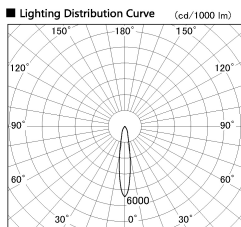

Item no. SD381-0820B9030

Series Name: Versa R-G (UL Track)
(SD381)

■ Direct Horizontal Illuminance SD381-0820B9030

Illuminance Angle	Beam Angle	Vertical Illuminance (lx)
17°	17°	15080
1		3770
590		1680
2		940
590		600
3		420
890		310
1190		240

Installation	Track mount
Type	High-efficiency tracklight
Fixture wattage	7.5W
Beam angle	17deg
Color Temp.	3000K
CRI	Ra>90
Luminous	706 lm
Body	Die-castaluminumalloy
Body finish	Black
Trim finish	Black
Reflector finish	N/A
IP Rate	IP20
Light source	COB module
Input Voltage	AC220~240V
Dimming Type	Non-Dimmable
Certificate	CE,CCC
Cut Hole	N/A