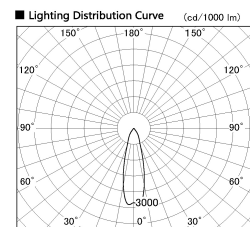

Item no. SD381-0830B9030

Series Name: Versa R-G (UL Track)  
(SD381)

Installation	Track mount
Type	High-efficiency tracklight
Fixture wattage	7.5W
Beam angle	29deg
Color Temp.	3000K
CRI	Ra>90
Luminous	701 lm
Body	Die-castaluminumalloy
Body finish	Black
Trim finish	Black
Reflector finish	N/A
IP Rate	IP20
Light source	COB module
Input Voltage	AC220~240V
Dimming Type	Non-Dimmable
Certificate	CE,CCC
Cut Hole	N/A