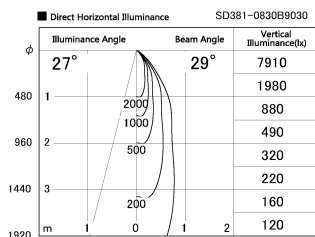

Item no. SD381-0830B9030

Series Name: Versa R-G (UL Track)  
(SD381)

Installation	Track mount
Type	High-efficiency tracklight
Fixture wattage	7.5W
Beam angle	29deg
Color Temp.	3000K
CRI	Ra>90
Luminous	701 lm
Body	Die-castaluminumalloy
Body finish	Black
Trim finish	Black
Reflector finish	N/A
IP Rate	IP20
Light source	COB module
Input Voltage	AC220~240V
Dimming Type	Non-Dimmable
Certificate	CE,CCC
Cut Hole	N/A