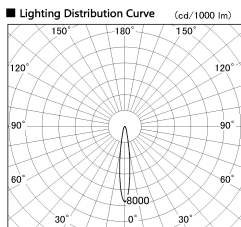

Item no. SD381-3515B9035

Series Name: Versa R-G (UL Track)  
(SD381)

■ Direct Horizontal Illuminance SD381-3515B9035

φ	Illuminance Angle	Beam Angle	Vertical Illuminance (lx)
240	14°	15°	114280
490	5000		28570
730	20000		12700
980	10000		7140
	5000		4570
			3170
			2330
			1790

Installation	Track mount
Type	High-efficiency tracklight
Fixture wattage	36W
Beam angle	15deg
Color Temp.	3500K
CRI	Ra>90
Luminous	3844 lm
Body	Die-castaluminumalloy
Body finish	Black
Trim finish	Black
Reflector finish	N/A
IP Rate	IP20
Light source	COB module
Input Voltage	AC220~240V
Dimming Type	Non-Dimmable
Certificate	CE,CCC
Cut Hole	N/A