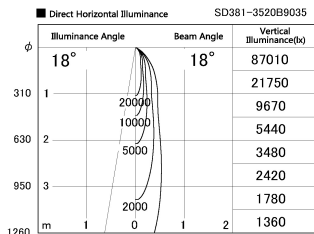

Item no. SD381-3520B9035

Series Name: Versa R-G (UL Track)  
(SD381)

Installation	Track mount
Type	High-efficiency tracklight
Fixture wattage	36W
Beam angle	18deg
Color Temp.	3500K
CRI	Ra>90
Luminous	3839 lm
Body	Die-castaluminumalloy
Body finish	Black
Trim finish	Black
Reflector finish	N/A
IP Rate	IP20
Light source	COB module
Input Voltage	AC220~240V
Dimming Type	Non-Dimmable
Certificate	CE,CCC
Cut Hole	N/A