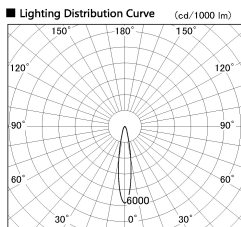

Item no. SD381-3520B9035

Series Name: Versa R-G (UL Track)  
(SD381)

Installation	Track mount
Type	High-efficiency tracklight
Fixture wattage	36W
Beam angle	18deg
Color Temp.	3500K
CRI	Ra>90
Luminous	3839 lm
Body	Die-castaluminumalloy
Body finish	Black
Trim finish	Black
Reflector finish	N/A
IP Rate	IP20
Light source	COB module
Input Voltage	AC220~240V
Dimming Type	Non-Dimmable
Certificate	CE,CCC
Cut Hole	N/A