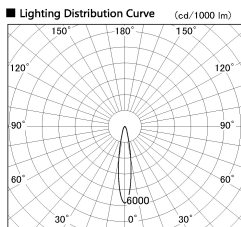

Item no. SD381-3520B9035

Series Name: Versa R-G (UL Track)  
(SD381)

■ Direct Horizontal Illuminance SD381-3520B9035

φ	Illuminance Angle	Beam Angle	Vertical Illuminance (lx)
310	18°	18°	87010
310			21750
630			9670
630			5440
950			3480
950			2420
1260			1780
1260			1360

Installation	Track mount
Type	High-efficiency tracklight
Fixture wattage	36W
Beam angle	18deg
Color Temp.	3500K
CRI	Ra>90
Luminous	3839 lm
Body	Die-castaluminumalloy
Body finish	Black
Trim finish	Black
Reflector finish	N/A
IP Rate	IP20
Light source	COB module
Input Voltage	AC220~240V
Dimming Type	Non-Dimmable
Certificate	CE,CCC
Cut Hole	N/A