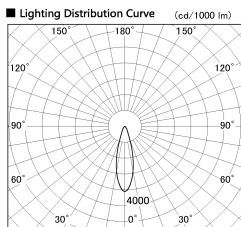

Item no. SD381-3530B9035

Series Name: Versa R-G (UL Track)  
(SD381)

|                  |                            |
|------------------|----------------------------|
| Installation     | Track mount                |
| Type             | High-efficiency tracklight |
| Fixture wattage  | 36W                        |
| Beam angle       | 28deg                      |
| Color Temp.      | 3500K                      |
| CRI              | Ra>90                      |
| Luminous         | 3850 lm                    |
| Body             | Die-castaluminumalloy      |
| Body finish      | Black                      |
| Trim finish      | Black                      |
| Reflector finish | N/A                        |
| IP Rate          | IP20                       |
| Light source     | COB module                 |
| Input Voltage    | AC220~240V                 |
| Dimming Type     | Non-Dimmable               |
| Certificate      | CE,CCC                     |
| Cut Hole         | N/A                        |