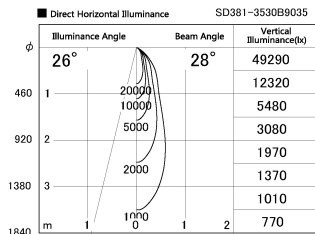

Item no. SD381-3530B9035

Series Name: Versa R-G (UL Track)  
(SD381)

|                  |                            |
|------------------|----------------------------|
| Installation     | Track mount                |
| Type             | High-efficiency tracklight |
| Fixture wattage  | 36W                        |
| Beam angle       | 28deg                      |
| Color Temp.      | 3500K                      |
| CRI              | Ra>90                      |
| Luminous         | 3850 lm                    |
| Body             | Die-castaluminumalloy      |
| Body finish      | Black                      |
| Trim finish      | Black                      |
| Reflector finish | N/A                        |
| IP Rate          | IP20                       |
| Light source     | COB module                 |
| Input Voltage    | AC220~240V                 |
| Dimming Type     | Non-Dimmable               |
| Certificate      | CE,CCC                     |
| Cut Hole         | N/A                        |