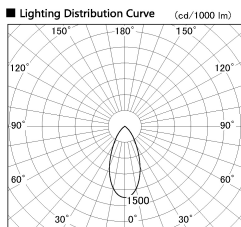

Item no. SD381-3540B9035

Series Name: Versa R-G (UL Track)
(SD381)

Installation	Track mount
Type	High-efficiency tracklight
Fixture wattage	36W
Beam angle	46deg
Color Temp.	3500K
CRI	Ra>90
Luminous	3615 lm
Body	Die-castaluminumalloy
Body finish	Black
Trim finish	Black
Reflector finish	N/A
IP Rate	IP20
Light source	COB module
Input Voltage	AC220~240V
Dimming Type	Non-Dimmable
Certificate	CE,CCC
Cut Hole	N/A