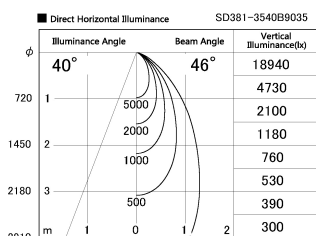

Item no. SD381-3540B9035

Series Name: Versa R-G (UL Track)
(SD381)

Installation	Track mount
Type	High-efficiency tracklight
Fixture wattage	36W
Beam angle	46deg
Color Temp.	3500K
CRI	Ra>90
Luminous	3615 lm
Body	Die-castaluminumalloy
Body finish	Black
Trim finish	Black
Reflector finish	N/A
IP Rate	IP20
Light source	COB module
Input Voltage	AC220~240V
Dimming Type	Non-Dimmable
Certificate	CE,CCC
Cut Hole	N/A