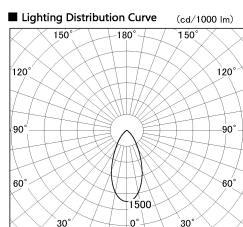

Item no. SD381-3540B9035

Series Name: Versa R-G (UL Track)
(SD381)

Installation	Track mount
Type	High-efficiency tracklight
Fixture wattage	36W
Beam angle	46deg
Color Temp.	3500K
CRI	Ra>90
Luminous	3615 lm
Body	Die-castaluminumalloy
Body finish	Black
Trim finish	Black
Reflector finish	N/A
IP Rate	IP20
Light source	COB module
Input Voltage	AC220~240V
Dimming Type	Non-Dimmable
Certificate	CE,CCC
Cut Hole	N/A