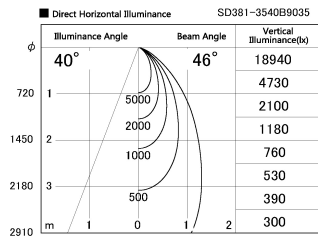

Item no. SD381-3540B9035

Series Name: Versa R-G (UL Track)
(SD381)

Installation	Track mount
Type	High-efficiency tracklight
Fixture wattage	36W
Beam angle	46deg
Color Temp.	3500K
CRI	Ra>90
Luminous	3615 lm
Body	Die-castaluminumalloy
Body finish	Black
Trim finish	Black
Reflector finish	N/A
IP Rate	IP20
Light source	COB module
Input Voltage	AC220~240V
Dimming Type	Non-Dimmable
Certificate	CE,CCC
Cut Hole	N/A