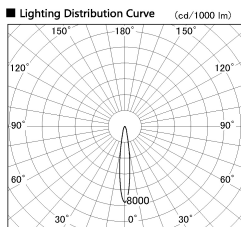

Item no. SD381-2815B9035

Series Name: Versa R-G (UL Track)
(SD381)

■ Direct Horizontal Illuminance SD381-2815B9035

Illuminance Angle	Beam Angle	Vertical Illuminance (lx)
14°	1	92840
	2	23210
	3	10320
	4	5800
	5	3710
15°	1	2580
	2	1890
	3	1450
	4	1100

Installation	Track mount
Type	High-efficiency tracklight
Fixture wattage	28W
Beam angle	15deg
Color Temp.	3500K
CRI	Ra>90
Luminous	3097 lm
Body	Die-castaluminumalloy
Body finish	Black
Trim finish	Black
Reflector finish	N/A
IP Rate	IP20
Light source	COB module
Input Voltage	AC220~240V
Dimming Type	Non-Dimmable
Certificate	CE,CCC
Cut Hole	N/A