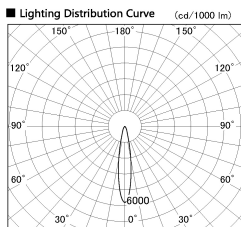

Item no. SD381-2820B9035

Series Name: Versa R-G (UL Track)  
(SD381)

■ Direct Horizontal Illuminance SD381-2820B9035

φ	Illuminance Angle	Beam Angle	Vertical Illuminance (lx)
310	18°	18°	69890
174			17470
100			7770
63			4370
31			2800
16			1940
8			1430
4			1090

Installation	Track mount
Type	High-efficiency tracklight
Fixture wattage	28W
Beam angle	18deg
Color Temp.	3500K
CRI	Ra>90
Luminous	3109 lm
Body	Die-castaluminumalloy
Body finish	Black
Trim finish	Black
Reflector finish	N/A
IP Rate	IP20
Light source	COB module
Input Voltage	AC220~240V
Dimming Type	Non-Dimmable
Certificate	CE,CCC
Cut Hole	N/A