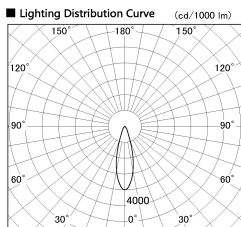

Item no. SD381-2830B9035

Series Name: Versa R-G (UL Track)
(SD381)

Installation	Track mount
Type	High-efficiency tracklight
Fixture wattage	28W
Beam angle	28deg
Color Temp.	3500K
CRI	Ra>90
Luminous	3137 lm
Body	Die-castaluminumalloy
Body finish	Black
Trim finish	Black
Reflector finish	N/A
IP Rate	IP20
Light source	COB module
Input Voltage	AC220~240V
Dimming Type	Non-Dimmable
Certificate	CE,CCC
Cut Hole	N/A