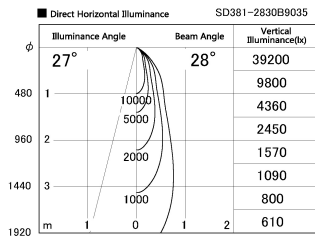

Item no. SD381-2830B9035

Series Name: Versa R-G (UL Track)
(SD381)

Installation	Track mount
Type	High-efficiency tracklight
Fixture wattage	28W
Beam angle	28deg
Color Temp.	3500K
CRI	Ra>90
Luminous	3137 lm
Body	Die-castaluminumalloy
Body finish	Black
Trim finish	Black
Reflector finish	N/A
IP Rate	IP20
Light source	COB module
Input Voltage	AC220~240V
Dimming Type	Non-Dimmable
Certificate	CE,CCC
Cut Hole	N/A