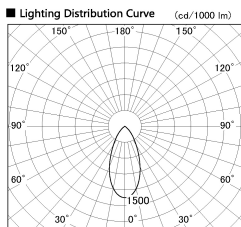

Item no. SD381-2840B9035

Series Name: Versa R-G (UL Track)  
(SD381)

Installation	Track mount
Type	High-efficiency tracklight
Fixture wattage	28W
Beam angle	46deg
Color Temp.	3500K
CRI	Ra>90
Luminous	2917 lm
Body	Die-castaluminumalloy
Body finish	Black
Trim finish	Black
Reflector finish	N/A
IP Rate	IP20
Light source	COB module
Input Voltage	AC220~240V
Dimming Type	Non-Dimmable
Certificate	CE,CCC
Cut Hole	N/A