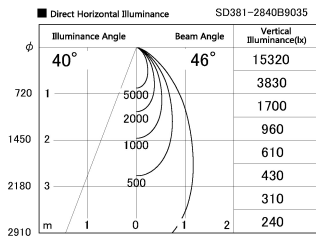

Item no. SD381-2840B9035

Series Name: Versa R-G (UL Track)  
(SD381)

Installation	Track mount
Type	High-efficiency tracklight
Fixture wattage	28W
Beam angle	46deg
Color Temp.	3500K
CRI	Ra>90
Luminous	2917 lm
Body	Die-castaluminumalloy
Body finish	Black
Trim finish	Black
Reflector finish	N/A
IP Rate	IP20
Light source	COB module
Input Voltage	AC220~240V
Dimming Type	Non-Dimmable
Certificate	CE,CCC
Cut Hole	N/A