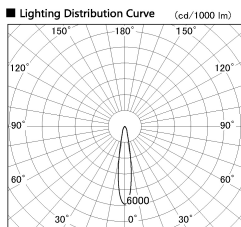

Item no. SD381-2515B9035

Series Name: Versa R-G (UL Track)
(SD381)

Installation	Track mount
Type	High-efficiency tracklight
Fixture wattage	23W
Beam angle	18deg
Color Temp.	3500K
CRI	Ra>90
Luminous	2505 lm
Body	Die-castaluminumalloy
Body finish	Black
Trim finish	Black
Reflector finish	N/A
IP Rate	IP20
Light source	COB module
Input Voltage	AC220~240V
Dimming Type	Non-Dimmable
Certificate	CE,CCC
Cut Hole	N/A