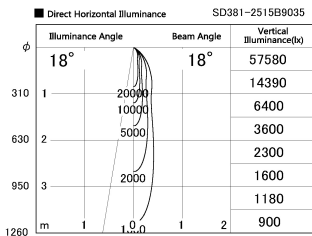

Item no. SD381-2515B9035

Series Name: Versa R-G (UL Track)
(SD381)

Installation	Track mount
Type	High-efficiency tracklight
Fixture wattage	23W
Beam angle	18deg
Color Temp.	3500K
CRI	Ra>90
Luminous	2505 lm
Body	Die-castaluminumalloy
Body finish	Black
Trim finish	Black
Reflector finish	N/A
IP Rate	IP20
Light source	COB module
Input Voltage	AC220~240V
Dimming Type	Non-Dimmable
Certificate	CE,CCC
Cut Hole	N/A