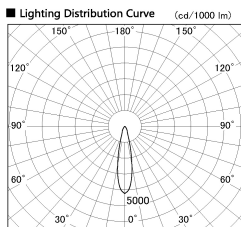

Item no. SD381-2520B9035

Series Name: Versa R-G (UL Track)
(SD381)

■ Direct Horizontal Illuminance SD381-2520B9035

Illuminance Angle	Beam Angle	Vertical Illuminance (lx)
21°	22°	41970
370	1	10490
740	2	4660
1110	3	2620
1480	m	1680
	1	1170
	0	860
	1	660
	2	660

Installation	Track mount
Type	High-efficiency tracklight
Fixture wattage	23W
Beam angle	22deg
Color Temp.	3500K
CRI	Ra>90
Luminous	2538 lm
Body	Die-castaluminumalloy
Body finish	Black
Trim finish	Black
Reflector finish	N/A
IP Rate	IP20
Light source	COB module
Input Voltage	AC220~240V
Dimming Type	Non-Dimmable
Certificate	CE,CCC
Cut Hole	N/A