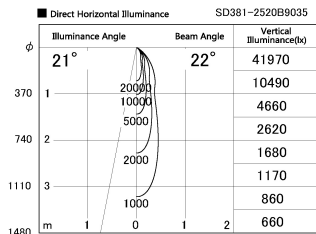

Item no. SD381-2520B9035

Series Name: Versa R-G (UL Track)
(SD381)

Installation	Track mount
Type	High-efficiency tracklight
Fixture wattage	23W
Beam angle	22deg
Color Temp.	3500K
CRI	Ra>90
Luminous	2538 lm
Body	Die-cast aluminum alloy
Body finish	Black
Trim finish	Black
Reflector finish	N/A
IP Rate	IP20
Light source	COB module
Input Voltage	AC220~240V
Dimming Type	Non-Dimmable
Certificate	CE,CCC
Cut Hole	N/A