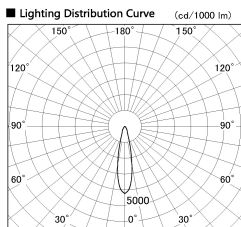

Item no. SD381-2520B9035

Series Name: Versa R-G (UL Track)
(SD381)

Installation	Track mount
Type	High-efficiency tracklight
Fixture wattage	23W
Beam angle	22deg
Color Temp.	3500K
CRI	Ra>90
Luminous	2538 lm
Body	Die-cast aluminum alloy
Body finish	Black
Trim finish	Black
Reflector finish	N/A
IP Rate	IP20
Light source	COB module
Input Voltage	AC220~240V
Dimming Type	Non-Dimmable
Certificate	CE,CCC
Cut Hole	N/A