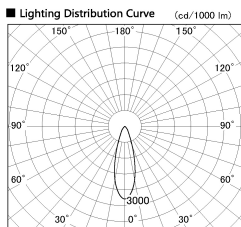

Item no. SD381-2530B9035

Series Name: Versa R-G (UL Track)  
(SD381)

Installation	Track mount
Type	High-efficiency tracklight
Fixture wattage	23W
Beam angle	30deg
Color Temp.	3500K
CRI	Ra>90
Luminous	2521 lm
Body	Die-castaluminumalloy
Body finish	Black
Trim finish	Black
Reflector finish	N/A
IP Rate	IP20
Light source	COB module
Input Voltage	AC220~240V
Dimming Type	Non-Dimmable
Certificate	CE,CCC
Cut Hole	N/A