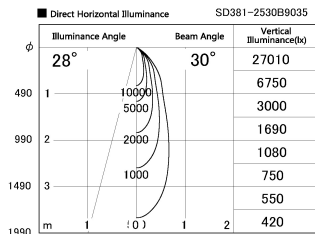

Item no. SD381-2530B9035

Series Name: Versa R-G (UL Track)  
(SD381)

Installation	Track mount
Type	High-efficiency tracklight
Fixture wattage	23W
Beam angle	30deg
Color Temp.	3500K
CRI	Ra>90
Luminous	2521 lm
Body	Die-castaluminumalloy
Body finish	Black
Trim finish	Black
Reflector finish	N/A
IP Rate	IP20
Light source	COB module
Input Voltage	AC220~240V
Dimming Type	Non-Dimmable
Certificate	CE,CCC
Cut Hole	N/A