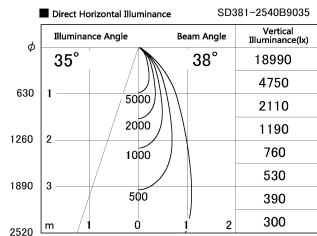

Item no. SD381-2540B9035

Series Name: Versa R-G (UL Track)
(SD381)

Installation	Track mount
Type	High-efficiency tracklight
Fixture wattage	23W
Beam angle	38deg
Color Temp.	3500K
CRI	Ra>90
Luminous	2464 lm
Body	Die-castaluminumalloy
Body finish	Black
Trim finish	Black
Reflector finish	N/A
IP Rate	IP20
Light source	COB module
Input Voltage	AC220~240V
Dimming Type	Non-Dimmable
Certificate	CE,CCC
Cut Hole	N/A