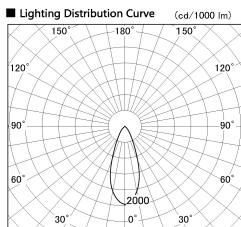

Item no. SD381-2540B9035

Series Name: Versa R-G (UL Track)
(SD381)

Installation	Track mount
Type	High-efficiency tracklight
Fixture wattage	23W
Beam angle	38deg
Color Temp.	3500K
CRI	Ra>90
Luminous	2464 lm
Body	Die-castaluminumalloy
Body finish	Black
Trim finish	Black
Reflector finish	N/A
IP Rate	IP20
Light source	COB module
Input Voltage	AC220~240V
Dimming Type	Non-Dimmable
Certificate	CE,CCC
Cut Hole	N/A