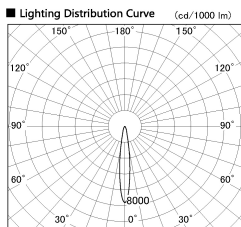

Item no. SD381-2615B9035

Series Name: Versa R-G (UL Track)  
(SD381)

■ Direct Horizontal Illuminance SD381-2615B9035

φ	Illuminance Angle	Beam Angle	Vertical Illuminance (lx)
1	14°	15°	81330
240			20330
			9040
490			5080
2			3250
730			2260
3			1660
980			1270

Installation	Track mount
Type	High-efficiency tracklight
Fixture wattage	23W
Beam angle	15deg
Color Temp.	3500K
CRI	Ra>90
Luminous	2707 lm
Body	Die-cast aluminum alloy
Body finish	Black
Trim finish	Black
Reflector finish	N/A
IP Rate	IP20
Light source	COB module
Input Voltage	AC220~240V
Dimming Type	Non-Dimmable
Certificate	CE,CCC
Cut Hole	N/A