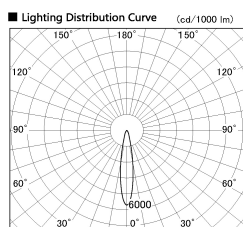

Item no. SD381-2620B9035

Series Name: Versa R-G (UL Track)
(SD381)

Installation	Track mount
Type	High-efficiency tracklight
Fixture wattage	23W
Beam angle	18deg
Color Temp.	3500K
CRI	Ra>90
Luminous	2736 lm
Body	Die-cast aluminum alloy
Body finish	Black
Trim finish	Black
Reflector finish	N/A
IP Rate	IP20
Light source	COB module
Input Voltage	AC220~240V
Dimming Type	Non-Dimmable
Certificate	CE,CCC
Cut Hole	N/A