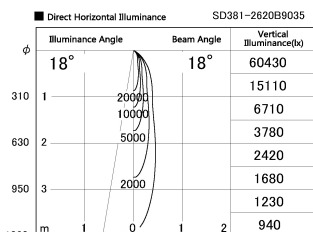

Item no. SD381-2620B9035

Series Name: Versa R-G (UL Track)
(SD381)

Installation	Track mount
Type	High-efficiency tracklight
Fixture wattage	23W
Beam angle	18deg
Color Temp.	3500K
CRI	Ra>90
Luminous	2736 lm
Body	Die-cast aluminum alloy
Body finish	Black
Trim finish	Black
Reflector finish	N/A
IP Rate	IP20
Light source	COB module
Input Voltage	AC220~240V
Dimming Type	Non-Dimmable
Certificate	CE,CCC
Cut Hole	N/A