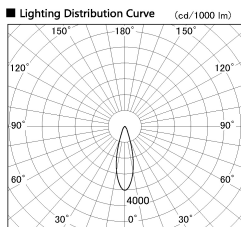

Item no. SD381-2630B9035

Series Name: Versa R-G (UL Track)
(SD381)

Installation	Track mount
Type	High-efficiency tracklight
Fixture wattage	23W
Beam angle	28deg
Color Temp.	3500K
CRI	Ra>90
Luminous	2743 lm
Body	Die-castaluminumalloy
Body finish	Black
Trim finish	Black
Reflector finish	N/A
IP Rate	IP20
Light source	COB module
Input Voltage	AC220~240V
Dimming Type	Non-Dimmable
Certificate	CE,CCC
Cut Hole	N/A