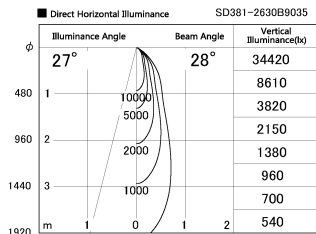

Item no. SD381-2630B9035

Series Name: Versa R-G (UL Track)
(SD381)

Installation	Track mount
Type	High-efficiency tracklight
Fixture wattage	23W
Beam angle	28deg
Color Temp.	3500K
CRI	Ra>90
Luminous	2743 lm
Body	Die-castaluminumalloy
Body finish	Black
Trim finish	Black
Reflector finish	N/A
IP Rate	IP20
Light source	COB module
Input Voltage	AC220~240V
Dimming Type	Non-Dimmable
Certificate	CE,CCC
Cut Hole	N/A