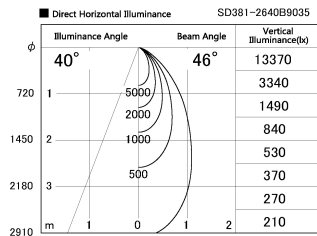

Item no. SD381-2640B9035

Series Name: Versa R-G (UL Track)
(SD381)

Installation	Track mount
Type	High-efficiency tracklight
Fixture wattage	23W
Beam angle	46deg
Color Temp.	3500K
CRI	Ra>90
Luminous	2559 lm
Body	Die-castaluminumalloy
Body finish	Black
Trim finish	Black
Reflector finish	N/A
IP Rate	IP20
Light source	COB module
Input Voltage	AC220~240V
Dimming Type	Non-Dimmable
Certificate	CE,CCC
Cut Hole	N/A