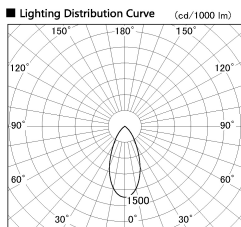

Item no. SD381-2640B9035

Series Name: Versa R-G (UL Track)
(SD381)

Installation	Track mount
Type	High-efficiency tracklight
Fixture wattage	23W
Beam angle	46deg
Color Temp.	3500K
CRI	Ra>90
Luminous	2559 lm
Body	Die-castaluminumalloy
Body finish	Black
Trim finish	Black
Reflector finish	N/A
IP Rate	IP20
Light source	COB module
Input Voltage	AC220~240V
Dimming Type	Non-Dimmable
Certificate	CE,CCC
Cut Hole	N/A