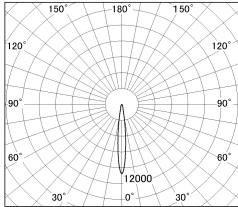

Item no. SD381-2015B9035

Series Name: Versa R-G (UL Track)
(SD381)

■ Lighting Distribution Curve (cd./1000 lm)

■ Direct Horizontal Illuminance SD381-2015B9035

φ	Illuminance Angle	Beam Angle	Vertical Illuminance(lx)
190	11°	12°	83700
1			20920
380			9300
2			5230
570			3350
3			2320
770			1710
m	1	0	1310

Installation	Track mount
Type	High-efficiency tracklight
Fixture wattage	20W
Beam angle	12deg
Color Temp.	3500K
CRI	Ra>90
Luminous	2038 lm
Body	Die-cast aluminum alloy
Body finish	Black
Trim finish	Black
Reflector finish	N/A
IP Rate	IP20
Light source	COB module
Input Voltage	AC220~240V
Dimming Type	Non-Dimmable
Certificate	CE,CCC
Cut Hole	N/A