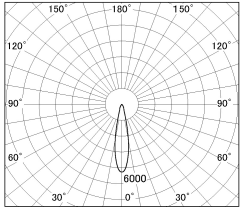

Item no. SD381-2020B9035

Series Name: Versa R-G (UL Track)
(SD381)

■ Lighting Distribution Curve (cd./1000 lm)

■ Direct Horizontal Illuminance SD381-2020B9035

Installation	Track mount
Type	High-efficiency tracklight
Fixture wattage	20W
Beam angle	21deg
Color Temp.	3500K
CRI	Ra>90
Luminous	2072 lm
Body	Die-castaluminumalloy
Body finish	Black
Trim finish	Black
Reflector finish	N/A
IP Rate	IP20
Light source	COB module
Input Voltage	AC220~240V
Dimming Type	Non-Dimmable
Certificate	CE,CCC
Cut Hole	N/A