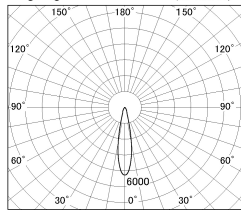

Installation	Track mount
Type	High-efficiency tracklight
Fixture wattage	20W
Beam angle	21deg
Color Temp.	3500K
CRI	Ra>90
Luminous	2072 lm
Body	Die-cast aluminum alloy
Body finish	Black
Trim finish	Black
Reflector finish	N/A
IP Rate	IP20
Light source	COB module
Input Voltage	AC220~240V
Dimming Type	Non-Dimmable
Certificate	CE,CCC
Cut Hole	N/A

■ Lighting Distribution Curve (cd./1000 lm)