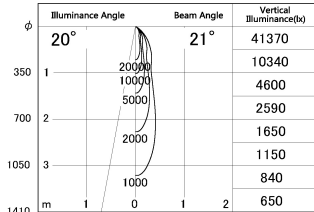

Item no. SD381-2020B9035

Series Name: Versa R-G (UL Track)
(SD381)

■ Lighting Distribution Curve (cd./1000 lm)

■ Direct Horizontal Illuminance SD381-2020B9035

Installation	Track mount
Type	High-efficiency tracklight
Fixture wattage	20W
Beam angle	21deg
Color Temp.	3500K
CRI	Ra>90
Luminous	2072 lm
Body	Die-castaluminumalloy
Body finish	Black
Trim finish	Black
Reflector finish	N/A
IP Rate	IP20
Light source	COB module
Input Voltage	AC220~240V
Dimming Type	Non-Dimmable
Certificate	CE,CCC
Cut Hole	N/A