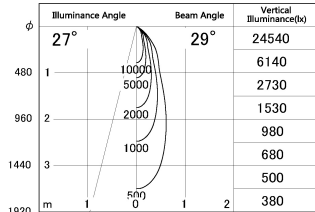

Item no. SD381-2030B9035

Series Name: Versa R-G (UL Track)
(SD381)

■ Lighting Distribution Curve (cd./1000 lm)

■ Direct Horizontal Illuminance SD381-2030B9035

| | |
|------------------|----------------------------|
| Installation | Track mount |
| Type | High-efficiency tracklight |
| Fixture wattage | 20W |
| Beam angle | 29deg |
| Color Temp. | 3500K |
| CRI | Ra>90 |
| Luminous | 2053 lm |
| Body | Die-cast aluminum alloy |
| Body finish | Black |
| Trim finish | Black |
| Reflector finish | N/A |
| IP Rate | IP20 |
| Light source | COB module |
| Input Voltage | AC220~240V |
| Dimming Type | Non-Dimmable |
| Certificate | CE,CCC |
| Cut Hole | N/A |