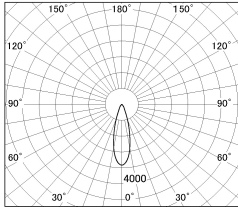

Item no. SD381-2030B9035

Series Name: Versa R-G (UL Track)
(SD381)

■ Lighting Distribution Curve (cd./1000 lm)

■ Direct Horizontal Illuminance SD381-2030B9035

| | |
|------------------|----------------------------|
| Installation | Track mount |
| Type | High-efficiency tracklight |
| Fixture wattage | 20W |
| Beam angle | 29deg |
| Color Temp. | 3500K |
| CRI | Ra>90 |
| Luminous | 2053 lm |
| Body | Die-cast aluminum alloy |
| Body finish | Black |
| Trim finish | Black |
| Reflector finish | N/A |
| IP Rate | IP20 |
| Light source | COB module |
| Input Voltage | AC220~240V |
| Dimming Type | Non-Dimmable |
| Certificate | CE,CCC |
| Cut Hole | N/A |