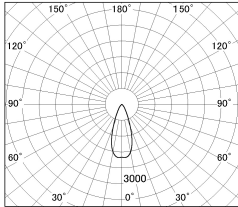

Item no. SD381-2040B9035

Series Name: Versa R-G (UL Track)
(SD381)

■ Lighting Distribution Curve (cd./1000 lm)

■ Direct Horizontal Illuminance SD381-2040B9035

Installation	Track mount
Type	High-efficiency tracklight
Fixture wattage	20W
Beam angle	38deg
Color Temp.	3500K
CRI	Ra>90
Luminous	1996 lm
Body	Die-castaluminumalloy
Body finish	Black
Trim finish	Black
Reflector finish	N/A
IP Rate	IP20
Light source	COB module
Input Voltage	AC220~240V
Dimming Type	Non-Dimmable
Certificate	CE,CCC
Cut Hole	N/A