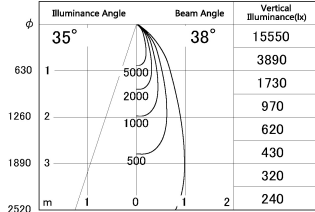

Item no. SD381-2040B9035

Series Name: Versa R-G (UL Track)
(SD381)

■ Lighting Distribution Curve (cd./1000 lm)

■ Direct Horizontal Illuminance SD381-2040B9035

Installation	Track mount
Type	High-efficiency tracklight
Fixture wattage	20W
Beam angle	38deg
Color Temp.	3500K
CRI	Ra>90
Luminous	1996 lm
Body	Die-castaluminumalloy
Body finish	Black
Trim finish	Black
Reflector finish	N/A
IP Rate	IP20
Light source	COB module
Input Voltage	AC220~240V
Dimming Type	Non-Dimmable
Certificate	CE,CCC
Cut Hole	N/A