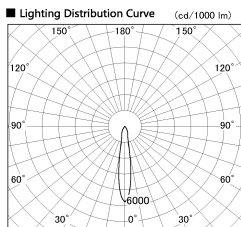

Item no. SD381-1915B9035

Series Name: Versa R-G (UL Track)
(SD381)

Installation	Track mount
Type	High-efficiency tracklight
Fixture wattage	18.6W
Beam angle	17deg
Color Temp.	3500K
CRI	Ra>90
Luminous	1704 lm
Body	Die-cast aluminum alloy
Body finish	Black
Trim finish	Black
Reflector finish	N/A
IP Rate	IP20
Light source	COB module
Input Voltage	AC220~240V
Dimming Type	Non-Dimmable
Certificate	CE,CCC
Cut Hole	N/A