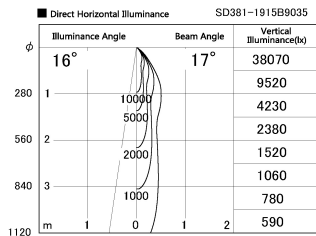

Item no. SD381-1915B9035

Series Name: Versa R-G (UL Track)
(SD381)

Installation	Track mount
Type	High-efficiency tracklight
Fixture wattage	18.6W
Beam angle	17deg
Color Temp.	3500K
CRI	Ra>90
Luminous	1704 lm
Body	Die-cast aluminum alloy
Body finish	Black
Trim finish	Black
Reflector finish	N/A
IP Rate	IP20
Light source	COB module
Input Voltage	AC220~240V
Dimming Type	Non-Dimmable
Certificate	CE,CCC
Cut Hole	N/A