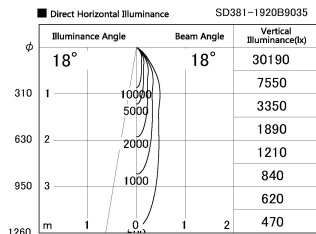

Item no. SD381-1920B9035

Series Name: Versa R-G (UL Track)
(SD381)

Installation	Track mount
Type	High-efficiency tracklight
Fixture wattage	18.6W
Beam angle	18deg
Color Temp.	3500K
CRI	Ra>90
Luminous	1611 lm
Body	Die-cast aluminum alloy
Body finish	Black
Trim finish	Black
Reflector finish	N/A
IP Rate	IP20
Light source	COB module
Input Voltage	AC220~240V
Dimming Type	Non-Dimmable
Certificate	CE,CCC
Cut Hole	N/A