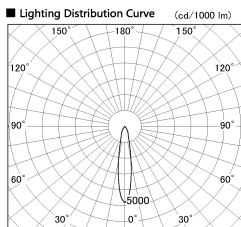

Item no. SD381-1920B9035

Series Name: Versa R-G (UL Track)
(SD381)

Installation	Track mount
Type	High-efficiency tracklight
Fixture wattage	18.6W
Beam angle	18deg
Color Temp.	3500K
CRI	Ra>90
Luminous	1611 lm
Body	Die-cast aluminum alloy
Body finish	Black
Trim finish	Black
Reflector finish	N/A
IP Rate	IP20
Light source	COB module
Input Voltage	AC220~240V
Dimming Type	Non-Dimmable
Certificate	CE,CCC
Cut Hole	N/A