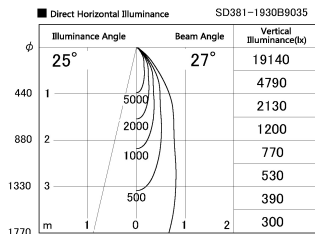

Item no. SD381-1930B9035

Series Name: Versa R-G (UL Track)
(SD381)

Installation	Track mount
Type	High-efficiency tracklight
Fixture wattage	18.6W
Beam angle	27deg
Color Temp.	3500K
CRI	Ra>90
Luminous	1588 lm
Body	Die-castaluminumalloy
Body finish	Black
Trim finish	Black
Reflector finish	N/A
IP Rate	IP20
Light source	COB module
Input Voltage	AC220~240V
Dimming Type	Non-Dimmable
Certificate	CE,CCC
Cut Hole	N/A