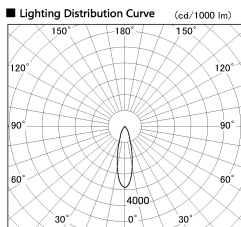

Item no. SD381-1930B9035

Series Name: Versa R-G (UL Track)
(SD381)

Installation	Track mount
Type	High-efficiency tracklight
Fixture wattage	18.6W
Beam angle	27deg
Color Temp.	3500K
CRI	Ra>90
Luminous	1588 lm
Body	Die-castaluminumalloy
Body finish	Black
Trim finish	Black
Reflector finish	N/A
IP Rate	IP20
Light source	COB module
Input Voltage	AC220~240V
Dimming Type	Non-Dimmable
Certificate	CE,CCC
Cut Hole	N/A