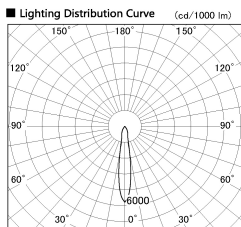

Item no. SD381-1115B9035

Series Name: Versa R-G (UL Track)
(SD381)

■ Direct Horizontal Illuminance SD381-1115B9035

φ	Illuminance Angle	Beam Angle	Vertical Illuminance (lx)
	16°	17°	23110
280	10000		5780
	5000		2570
560	2000		1440
	1000		920
840	500		640
	0		470
1120			360

Installation	Track mount
Type	High-efficiency tracklight
Fixture wattage	10.5W
Beam angle	17deg
Color Temp.	3500K
CRI	Ra>90
Luminous	1033 lm
Body	Die-castaluminumalloy
Body finish	Black
Trim finish	Black
Reflector finish	N/A
IP Rate	IP20
Light source	COB module
Input Voltage	AC220~240V
Dimming Type	Non-Dimmable
Certificate	CE,CCC
Cut Hole	N/A