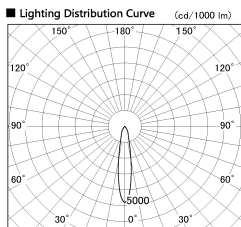

Item no. SD381-1120B9035

Series Name: Versa R-G (UL Track)  
(SD381)

Installation	Track mount
Type	High-efficiency tracklight
Fixture wattage	10.5W
Beam angle	18deg
Color Temp.	3500K
CRI	Ra>90
Luminous	982 lm
Body	Die-castaluminumalloy
Body finish	Black
Trim finish	Black
Reflector finish	N/A
IP Rate	IP20
Light source	COB module
Input Voltage	AC220~240V
Dimming Type	Non-Dimmable
Certificate	CE,CCC
Cut Hole	N/A