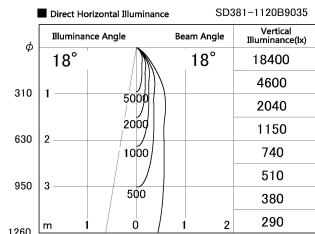

Item no. SD381-1120B9035

Series Name: Versa R-G (UL Track)  
(SD381)

Installation	Track mount
Type	High-efficiency tracklight
Fixture wattage	10.5W
Beam angle	18deg
Color Temp.	3500K
CRI	Ra>90
Luminous	982 lm
Body	Die-castaluminumalloy
Body finish	Black
Trim finish	Black
Reflector finish	N/A
IP Rate	IP20
Light source	COB module
Input Voltage	AC220~240V
Dimming Type	Non-Dimmable
Certificate	CE,CCC
Cut Hole	N/A