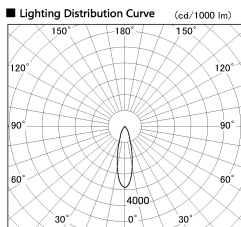

Item no. SD381-1130B9035

Series Name: Versa R-G (UL Track)
(SD381)

Installation	Track mount
Type	High-efficiency tracklight
Fixture wattage	10.5W
Beam angle	27deg
Color Temp.	3500K
CRI	Ra>90
Luminous	960 lm
Body	Die-castaluminumalloy
Body finish	Black
Trim finish	Black
Reflector finish	N/A
IP Rate	IP20
Light source	COB module
Input Voltage	AC220~240V
Dimming Type	Non-Dimmable
Certificate	CE,CCC
Cut Hole	N/A