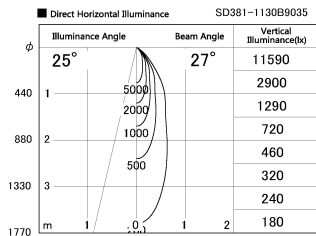

Item no. SD381-1130B9035

Series Name: Versa R-G (UL Track)
(SD381)

Installation	Track mount
Type	High-efficiency tracklight
Fixture wattage	10.5W
Beam angle	27deg
Color Temp.	3500K
CRI	Ra>90
Luminous	960 lm
Body	Die-castaluminumalloy
Body finish	Black
Trim finish	Black
Reflector finish	N/A
IP Rate	IP20
Light source	COB module
Input Voltage	AC220~240V
Dimming Type	Non-Dimmable
Certificate	CE,CCC
Cut Hole	N/A