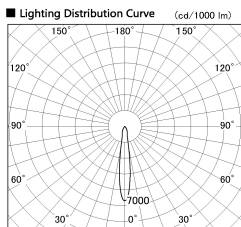

Item no. SD381-0815B9035

Series Name: Versa R-G (UL Track)
(SD381)

■ Direct Horizontal Illuminance SD381-0815B9035

φ	Illuminance Angle	Beam Angle	Vertical Illuminance (lx)
1	14°	15°	19510
2			4880
3			2170
4			1220
5			780
6			540
7			400
8			300

Installation	Track mount
Type	High-efficiency tracklight
Fixture wattage	7.5W
Beam angle	15deg
Color Temp.	3500K
CRI	Ra>90
Luminous	761 lm
Body	Die-castaluminumalloy
Body finish	Black
Trim finish	Black
Reflector finish	N/A
IP Rate	IP20
Light source	COB module
Input Voltage	AC220~240V
Dimming Type	Non-Dimmable
Certificate	CE,CCC
Cut Hole	N/A