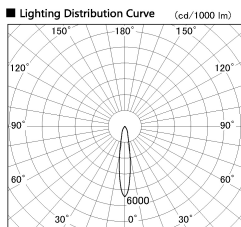

Item no. SD381-0820B9035

Series Name: Versa R-G (UL Track)
(SD381)

■ Direct Horizontal Illuminance SD381-0820B9035

Illuminance Angle	Beam Angle	Vertical Illuminance (lx)
17°	17°	14930
1		3730
2		1660
3		930
6000		600
2000		410
500		300
1190		230

Installation	Track mount
Type	High-efficiency tracklight
Fixture wattage	7.5W
Beam angle	17deg
Color Temp.	3500K
CRI	Ra>90
Luminous	720 lm
Body	Die-castaluminumalloy
Body finish	Black
Trim finish	Black
Reflector finish	N/A
IP Rate	IP20
Light source	COB module
Input Voltage	AC220~240V
Dimming Type	Non-Dimmable
Certificate	CE,CCC
Cut Hole	N/A