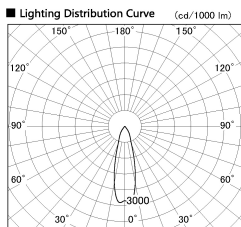

Item no. SD381-0830B9035

Series Name: Versa R-G (UL Track)
(SD381)

Installation	Track mount
Type	High-efficiency tracklight
Fixture wattage	7.5W
Beam angle	29deg
Color Temp.	3500K
CRI	Ra>90
Luminous	715 lm
Body	Die-cast aluminum alloy
Body finish	Black
Trim finish	Black
Reflector finish	N/A
IP Rate	IP20
Light source	COB module
Input Voltage	AC220~240V
Dimming Type	Non-Dimmable
Certificate	CE,CCC
Cut Hole	N/A