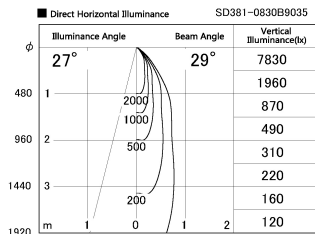

Item no. SD381-0830B9035

Series Name: Versa R-G (UL Track)
(SD381)

Installation	Track mount
Type	High-efficiency tracklight
Fixture wattage	7.5W
Beam angle	29deg
Color Temp.	3500K
CRI	Ra>90
Luminous	715 lm
Body	Die-cast aluminum alloy
Body finish	Black
Trim finish	Black
Reflector finish	N/A
IP Rate	IP20
Light source	COB module
Input Voltage	AC220~240V
Dimming Type	Non-Dimmable
Certificate	CE,CCC
Cut Hole	N/A