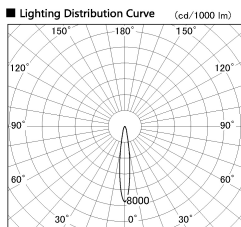

Item no. SD381-3515B9040

Series Name: Versa R-G (UL Track)
(SD381)

■ Direct Horizontal Illuminance SD381-3515B9040

φ	Illuminance Angle	Beam Angle	Vertical Illuminance (lx)
1	14°	15°	115900
2			28980
3			12880
4			7240
5			4640
6			3220
7			2370
8			1810

Installation	Track mount
Type	High-efficiency tracklight
Fixture wattage	36W
Beam angle	15deg
Color Temp.	4000K
CRI	Ra>90
Luminous	3882 lm
Body	Die-castaluminumalloy
Body finish	Black
Trim finish	Black
Reflector finish	N/A
IP Rate	IP20
Light source	COB module
Input Voltage	AC220~240V
Dimming Type	Non-Dimmable
Certificate	CE,CCC
Cut Hole	N/A