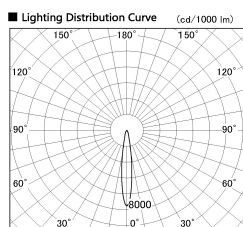

Item no. SD381-3515B9040

Series Name: Versa R-G (UL Track)
(SD381)

■ Direct Horizontal Illuminance SD381-3515B9040

φ	Illuminance Angle	Beam Angle	Vertical Illuminance (lx)
1	14°	15°	115900
2			28980
3			12880
4			7240
5			4640
6			3220
7			2370
8			1810

Installation	Track mount
Type	High-efficiency tracklight
Fixture wattage	36W
Beam angle	15deg
Color Temp.	4000K
CRI	Ra>90
Luminous	3882 lm
Body	Die-castaluminumalloy
Body finish	Black
Trim finish	Black
Reflector finish	N/A
IP Rate	IP20
Light source	COB module
Input Voltage	AC220~240V
Dimming Type	Non-Dimmable
Certificate	CE,CCC
Cut Hole	N/A