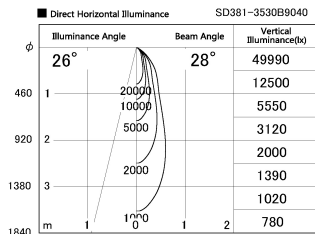

Item no. SD381-3530B9040

Series Name: Versa R-G (UL Track)
(SD381)

Installation	Track mount
Type	High-efficiency tracklight
Fixture wattage	36W
Beam angle	28deg
Color Temp.	4000K
CRI	Ra>90
Luminous	3888 lm
Body	Die-castaluminumalloy
Body finish	Black
Trim finish	Black
Reflector finish	N/A
IP Rate	IP20
Light source	COB module
Input Voltage	AC220~240V
Dimming Type	Non-Dimmable
Certificate	CE,CCC
Cut Hole	N/A