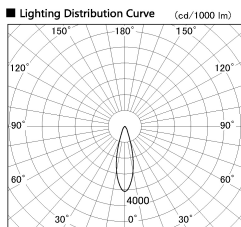

Item no. SD381-3530B9040

Series Name: Versa R-G (UL Track)
(SD381)

Installation	Track mount
Type	High-efficiency tracklight
Fixture wattage	36W
Beam angle	28deg
Color Temp.	4000K
CRI	Ra>90
Luminous	3888 lm
Body	Die-castaluminumalloy
Body finish	Black
Trim finish	Black
Reflector finish	N/A
IP Rate	IP20
Light source	COB module
Input Voltage	AC220~240V
Dimming Type	Non-Dimmable
Certificate	CE,CCC
Cut Hole	N/A