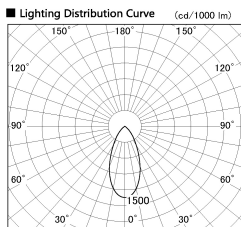

Item no. SD381-3540B9040

Series Name: Versa R-G (UL Track)
(SD381)

Installation	Track mount
Type	High-efficiency tracklight
Fixture wattage	36W
Beam angle	46deg
Color Temp.	4000K
CRI	Ra>90
Luminous	3651 lm
Body	Die-castaluminumalloy
Body finish	Black
Trim finish	Black
Reflector finish	N/A
IP Rate	IP20
Light source	COB module
Input Voltage	AC220~240V
Dimming Type	Non-Dimmable
Certificate	CE,CCC
Cut Hole	N/A