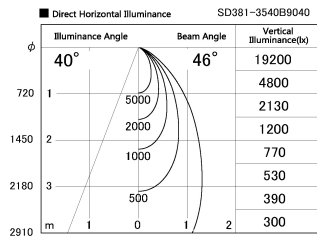

Item no. SD381-3540B9040

Series Name: Versa R-G (UL Track)
(SD381)

Installation	Track mount
Type	High-efficiency tracklight
Fixture wattage	36W
Beam angle	46deg
Color Temp.	4000K
CRI	Ra>90
Luminous	3651 lm
Body	Die-castaluminumalloy
Body finish	Black
Trim finish	Black
Reflector finish	N/A
IP Rate	IP20
Light source	COB module
Input Voltage	AC220~240V
Dimming Type	Non-Dimmable
Certificate	CE,CCC
Cut Hole	N/A