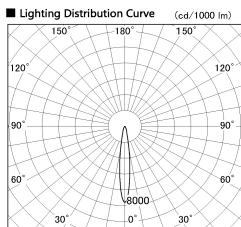

Item no. SD381-2815B9040

Series Name: Versa R-G (UL Track)
(SD381)

■ Direct Horizontal Illuminance SD381-2815B9040

| φ | Illuminance Angle | Beam Angle | Vertical Illuminance (lx) |
|---|-------------------|------------|---------------------------|
| 1 | 14° | 15° | 94140 |
| 2 | | | 23540 |
| 3 | | | 10460 |
| 4 | | | 5880 |
| 5 | | | 3770 |
| 6 | | | 2620 |
| 7 | | | 1920 |
| 8 | | | 1470 |

| | |
|------------------|----------------------------|
| Installation | Track mount |
| Type | High-efficiency tracklight |
| Fixture wattage | 28W |
| Beam angle | 15deg |
| Color Temp. | 4000K |
| CRI | Ra>90 |
| Luminous | 3128 lm |
| Body | Die-castaluminumalloy |
| Body finish | Black |
| Trim finish | Black |
| Reflector finish | N/A |
| IP Rate | IP20 |
| Light source | COB module |
| Input Voltage | AC220~240V |
| Dimming Type | Non-Dimmable |
| Certificate | CE,CCC |
| Cut Hole | N/A |