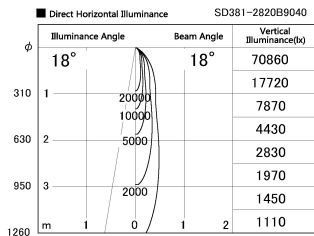

Item no. SD381-2820B9040

Series Name: Versa R-G (UL Track)
(SD381)

Installation	Track mount
Type	High-efficiency tracklight
Fixture wattage	28W
Beam angle	18deg
Color Temp.	4000K
CRI	Ra>90
Luminous	3140 lm
Body	Die-castaluminumalloy
Body finish	Black
Trim finish	Black
Reflector finish	N/A
IP Rate	IP20
Light source	COB module
Input Voltage	AC220~240V
Dimming Type	Non-Dimmable
Certificate	CE,CCC
Cut Hole	N/A