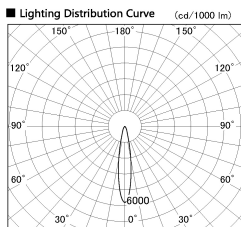

Item no. SD381-2820B9040

Series Name: Versa R-G (UL Track)
(SD381)

Installation	Track mount
Type	High-efficiency tracklight
Fixture wattage	28W
Beam angle	18deg
Color Temp.	4000K
CRI	Ra>90
Luminous	3140 lm
Body	Die-castaluminumalloy
Body finish	Black
Trim finish	Black
Reflector finish	N/A
IP Rate	IP20
Light source	COB module
Input Voltage	AC220~240V
Dimming Type	Non-Dimmable
Certificate	CE,CCC
Cut Hole	N/A