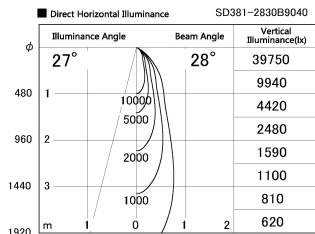

Item no. SD381-2830B9040

Series Name: Versa R-G (UL Track)  
(SD381)

Installation	Track mount
Type	High-efficiency tracklight
Fixture wattage	28W
Beam angle	28deg
Color Temp.	4000K
CRI	Ra>90
Luminous	3168 lm
Body	Die-castaluminumalloy
Body finish	Black
Trim finish	Black
Reflector finish	N/A
IP Rate	IP20
Light source	COB module
Input Voltage	AC220~240V
Dimming Type	Non-Dimmable
Certificate	CE,CCC
Cut Hole	N/A