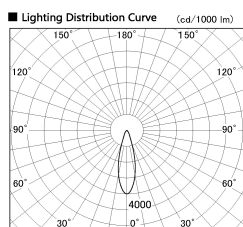

Item no. SD381-2830B9040

Series Name: Versa R-G (UL Track)
(SD381)

Installation	Track mount
Type	High-efficiency tracklight
Fixture wattage	28W
Beam angle	28deg
Color Temp.	4000K
CRI	Ra>90
Luminous	3168 lm
Body	Die-castaluminumalloy
Body finish	Black
Trim finish	Black
Reflector finish	N/A
IP Rate	IP20
Light source	COB module
Input Voltage	AC220~240V
Dimming Type	Non-Dimmable
Certificate	CE,CCC
Cut Hole	N/A