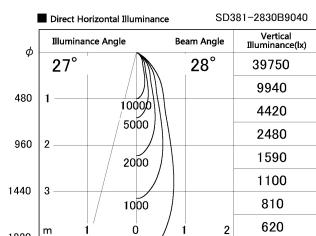

Item no. SD381-2830B9040

Series Name: Versa R-G (UL Track)
(SD381)

Installation	Track mount
Type	High-efficiency tracklight
Fixture wattage	28W
Beam angle	28deg
Color Temp.	4000K
CRI	Ra>90
Luminous	3168 lm
Body	Die-castaluminumalloy
Body finish	Black
Trim finish	Black
Reflector finish	N/A
IP Rate	IP20
Light source	COB module
Input Voltage	AC220~240V
Dimming Type	Non-Dimmable
Certificate	CE,CCC
Cut Hole	N/A