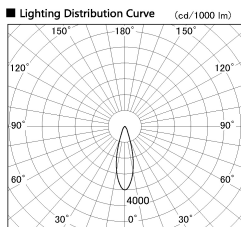

Item no. SD381-2830B9040

Series Name: Versa R-G (UL Track)  
(SD381)

Installation	Track mount
Type	High-efficiency tracklight
Fixture wattage	28W
Beam angle	28deg
Color Temp.	4000K
CRI	Ra>90
Luminous	3168 lm
Body	Die-castaluminumalloy
Body finish	Black
Trim finish	Black
Reflector finish	N/A
IP Rate	IP20
Light source	COB module
Input Voltage	AC220~240V
Dimming Type	Non-Dimmable
Certificate	CE,CCC
Cut Hole	N/A