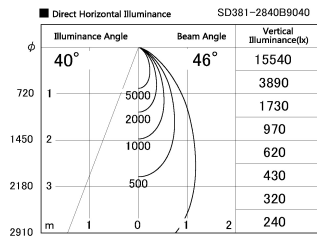

Item no. SD381-2840B9040

Series Name: Versa R-G (UL Track)
(SD381)

Installation	Track mount
Type	High-efficiency tracklight
Fixture wattage	28W
Beam angle	46deg
Color Temp.	4000K
CRI	Ra>90
Luminous	2945 lm
Body	Die-castaluminumalloy
Body finish	Black
Trim finish	Black
Reflector finish	N/A
IP Rate	IP20
Light source	COB module
Input Voltage	AC220~240V
Dimming Type	Non-Dimmable
Certificate	CE,CCC
Cut Hole	N/A