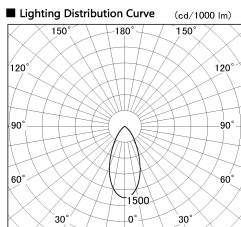

Item no. SD381-2840B9040

Series Name: Versa R-G (UL Track)
(SD381)

Installation	Track mount
Type	High-efficiency tracklight
Fixture wattage	28W
Beam angle	46deg
Color Temp.	4000K
CRI	Ra>90
Luminous	2945 lm
Body	Die-castaluminumalloy
Body finish	Black
Trim finish	Black
Reflector finish	N/A
IP Rate	IP20
Light source	COB module
Input Voltage	AC220~240V
Dimming Type	Non-Dimmable
Certificate	CE,CCC
Cut Hole	N/A