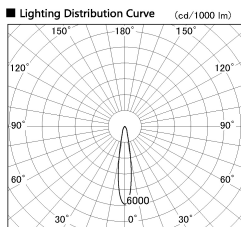

Item no. SD381-2515B9040

Series Name: Versa R-G (UL Track)
(SD381)

Installation	Track mount
Type	High-efficiency tracklight
Fixture wattage	23W
Beam angle	18deg
Color Temp.	4000K
CRI	Ra>90
Luminous	2529 lm
Body	Die-cast aluminum alloy
Body finish	Black
Trim finish	Black
Reflector finish	N/A
IP Rate	IP20
Light source	COB module
Input Voltage	AC220~240V
Dimming Type	Non-Dimmable
Certificate	CE,CCC
Cut Hole	N/A