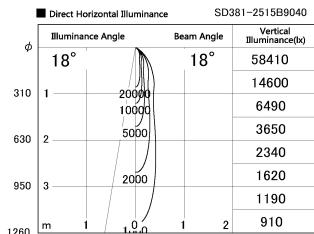

Item no. SD381-2515B9040

Series Name: Versa R-G (UL Track)
(SD381)

Installation	Track mount
Type	High-efficiency tracklight
Fixture wattage	23W
Beam angle	18deg
Color Temp.	4000K
CRI	Ra>90
Luminous	2529 lm
Body	Die-cast aluminum alloy
Body finish	Black
Trim finish	Black
Reflector finish	N/A
IP Rate	IP20
Light source	COB module
Input Voltage	AC220~240V
Dimming Type	Non-Dimmable
Certificate	CE,CCC
Cut Hole	N/A