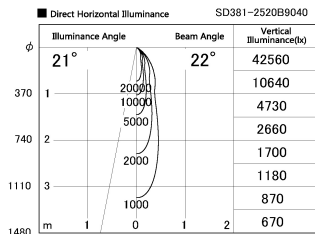

Item no. SD381-2520B9040

Series Name: Versa R-G (UL Track)  
(SD381)

Installation	Track mount
Type	High-efficiency tracklight
Fixture wattage	23W
Beam angle	22deg
Color Temp.	4000K
CRI	Ra>90
Luminous	2563 lm
Body	Die-cast aluminum alloy
Body finish	Black
Trim finish	Black
Reflector finish	N/A
IP Rate	IP20
Light source	COB module
Input Voltage	AC220~240V
Dimming Type	Non-Dimmable
Certificate	CE,CCC
Cut Hole	N/A