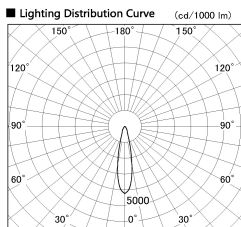

Item no. SD381-2520B9040

Series Name: Versa R-G (UL Track)  
(SD381)

Installation	Track mount
Type	High-efficiency tracklight
Fixture wattage	23W
Beam angle	22deg
Color Temp.	4000K
CRI	Ra>90
Luminous	2563 lm
Body	Die-cast aluminum alloy
Body finish	Black
Trim finish	Black
Reflector finish	N/A
IP Rate	IP20
Light source	COB module
Input Voltage	AC220~240V
Dimming Type	Non-Dimmable
Certificate	CE,CCC
Cut Hole	N/A